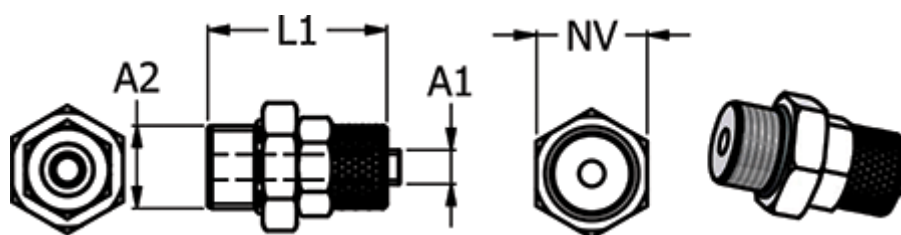

Article number: 586111146V

Description: Push-on fitting 11.1014-6, metal $\text{Ø}6/4\text{-G } 1/4\text{'}$
Straight connector

Measures

Hose diameter A1	= 6/4
L1	= 27
NV	= 16
Thread A2	= G 1/4"